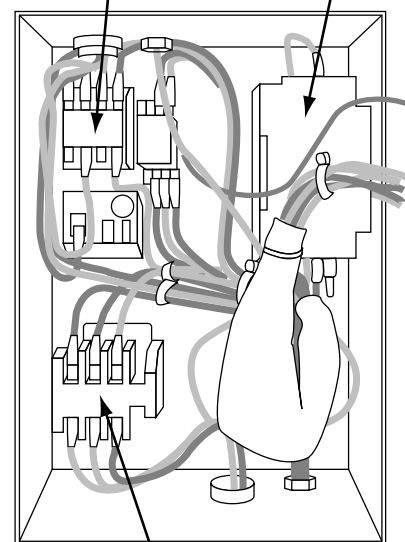

Portable Hot Air Dryer HD2 Type Maintenance

Temperature Controller Setting Panel

Control Panel-Inside

(7) E5ZA-5J (new panel)

- ALARM**
Will display alarms
- Reverse Phase
 - Blower Overload
 - Sensor Disconnect
 - Upper Limit
 - Lower Limit
- MONITOR**
Will display conditions of each unit
- Blower
 - Heater

(7) HD2 - CP - J (old panel)

(3) Electromagnetic switch (Therma relay) (1) Power (No fuse breaker)

(6) Solenoid Contactor (Heater relay)