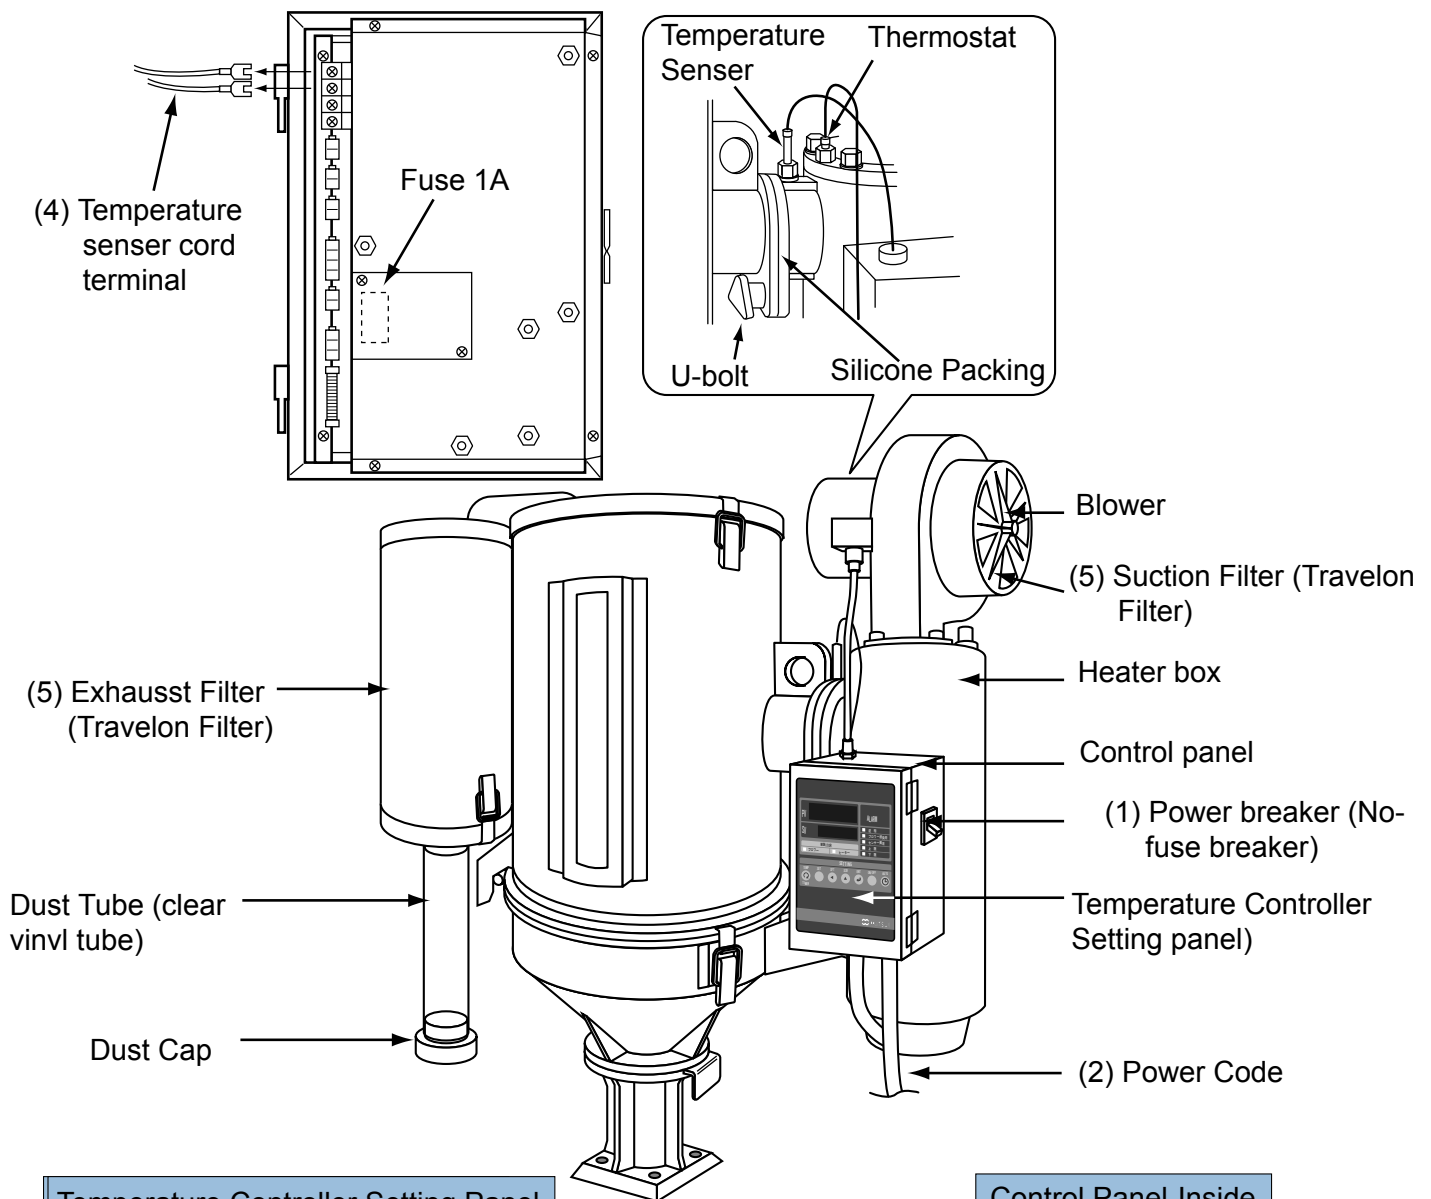

Portable Hot Air Dryer HD2 Type Maintenance

Temperature Controller Setting Panel

Control Panel-Inside

(7) E5ZA-5J (new panel)

- ALARM**
Will display alarms
- Reverse Phase
 - Blower Overload
 - Sensor Disconnect
 - Upper Limit
 - Lower Limit
- MONITOR**
Will display conditions of each unit
- Blower
 - Heater

(7) HD2 - CP - J (old panel)

(3) Electromagnetic switch (Therma relay) (1) Power (No fuse breaker)

(6) Solenoid Contactor (Heater relay)