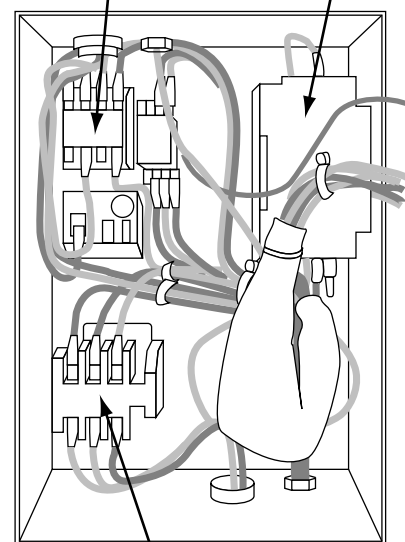

Portable Hot Air Dryer HD2 Type Maintenance

Temperature Controller Setting Panel

Control Panel-Inside

(7) E5ZA-5J (new panel)

ALARM
Will display alarms

- Reverse Phase
- Blower Overload
- Sensor Disconnect
- Upper Limit
- Lower Limit

MONITOR
Will display conditions of each unit

- Blower
- Heater

(7) HD2 - CP - J (old panel)

(3) Electromagnetic switch (Therma relay) (1) Power (No fuse breaker)

(6) Solenoid Contactor (Heater relay)