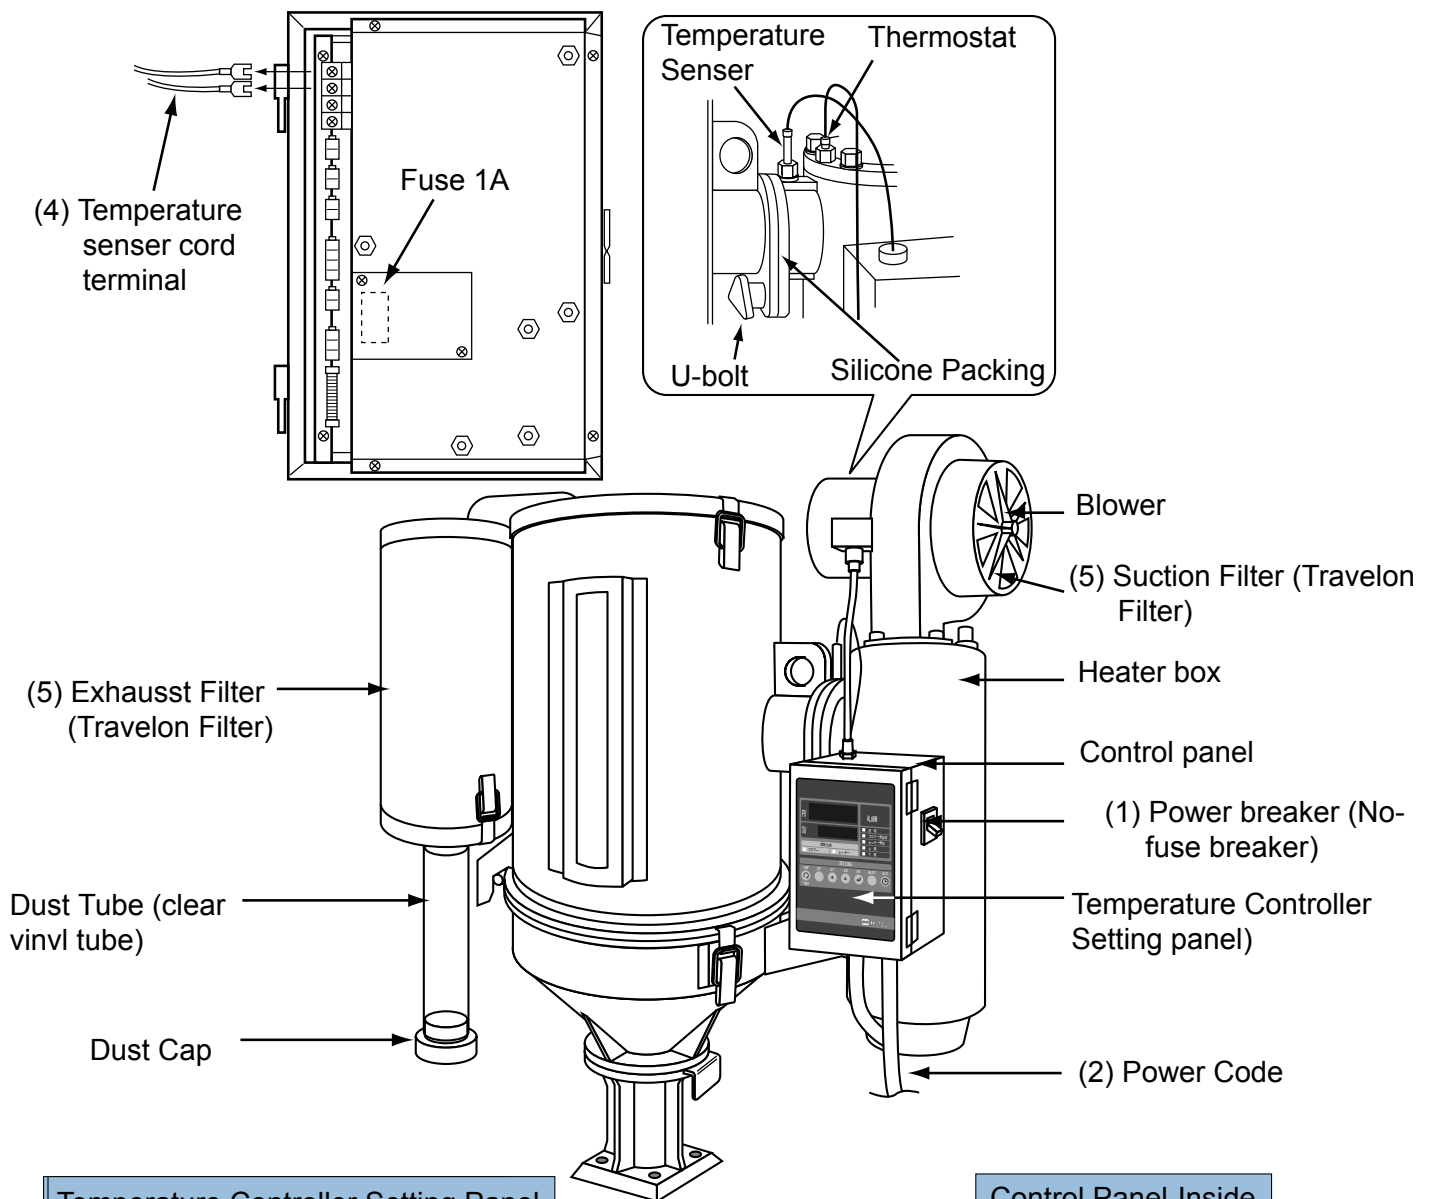

Portable Hot Air Dryer HD2 Type Maintenance

Temperature Controller Setting Panel

Control Panel-Inside

(7) E5ZA-5J (new panel)

ALARM
Will display alarms

- Reverse Phase
- Blower Overload
- Sensor Disconnect
- Upper Limit
- Lower Limit

MONITOR
Will display conditions of each unit

- Blower
- Heater

(7) HD2 - CP - J (old panel)

(3) Electromagnetic switch (Therma relay) (1) Power (No fuse breaker)

(6) Solenoid Contactor (Heater relay)